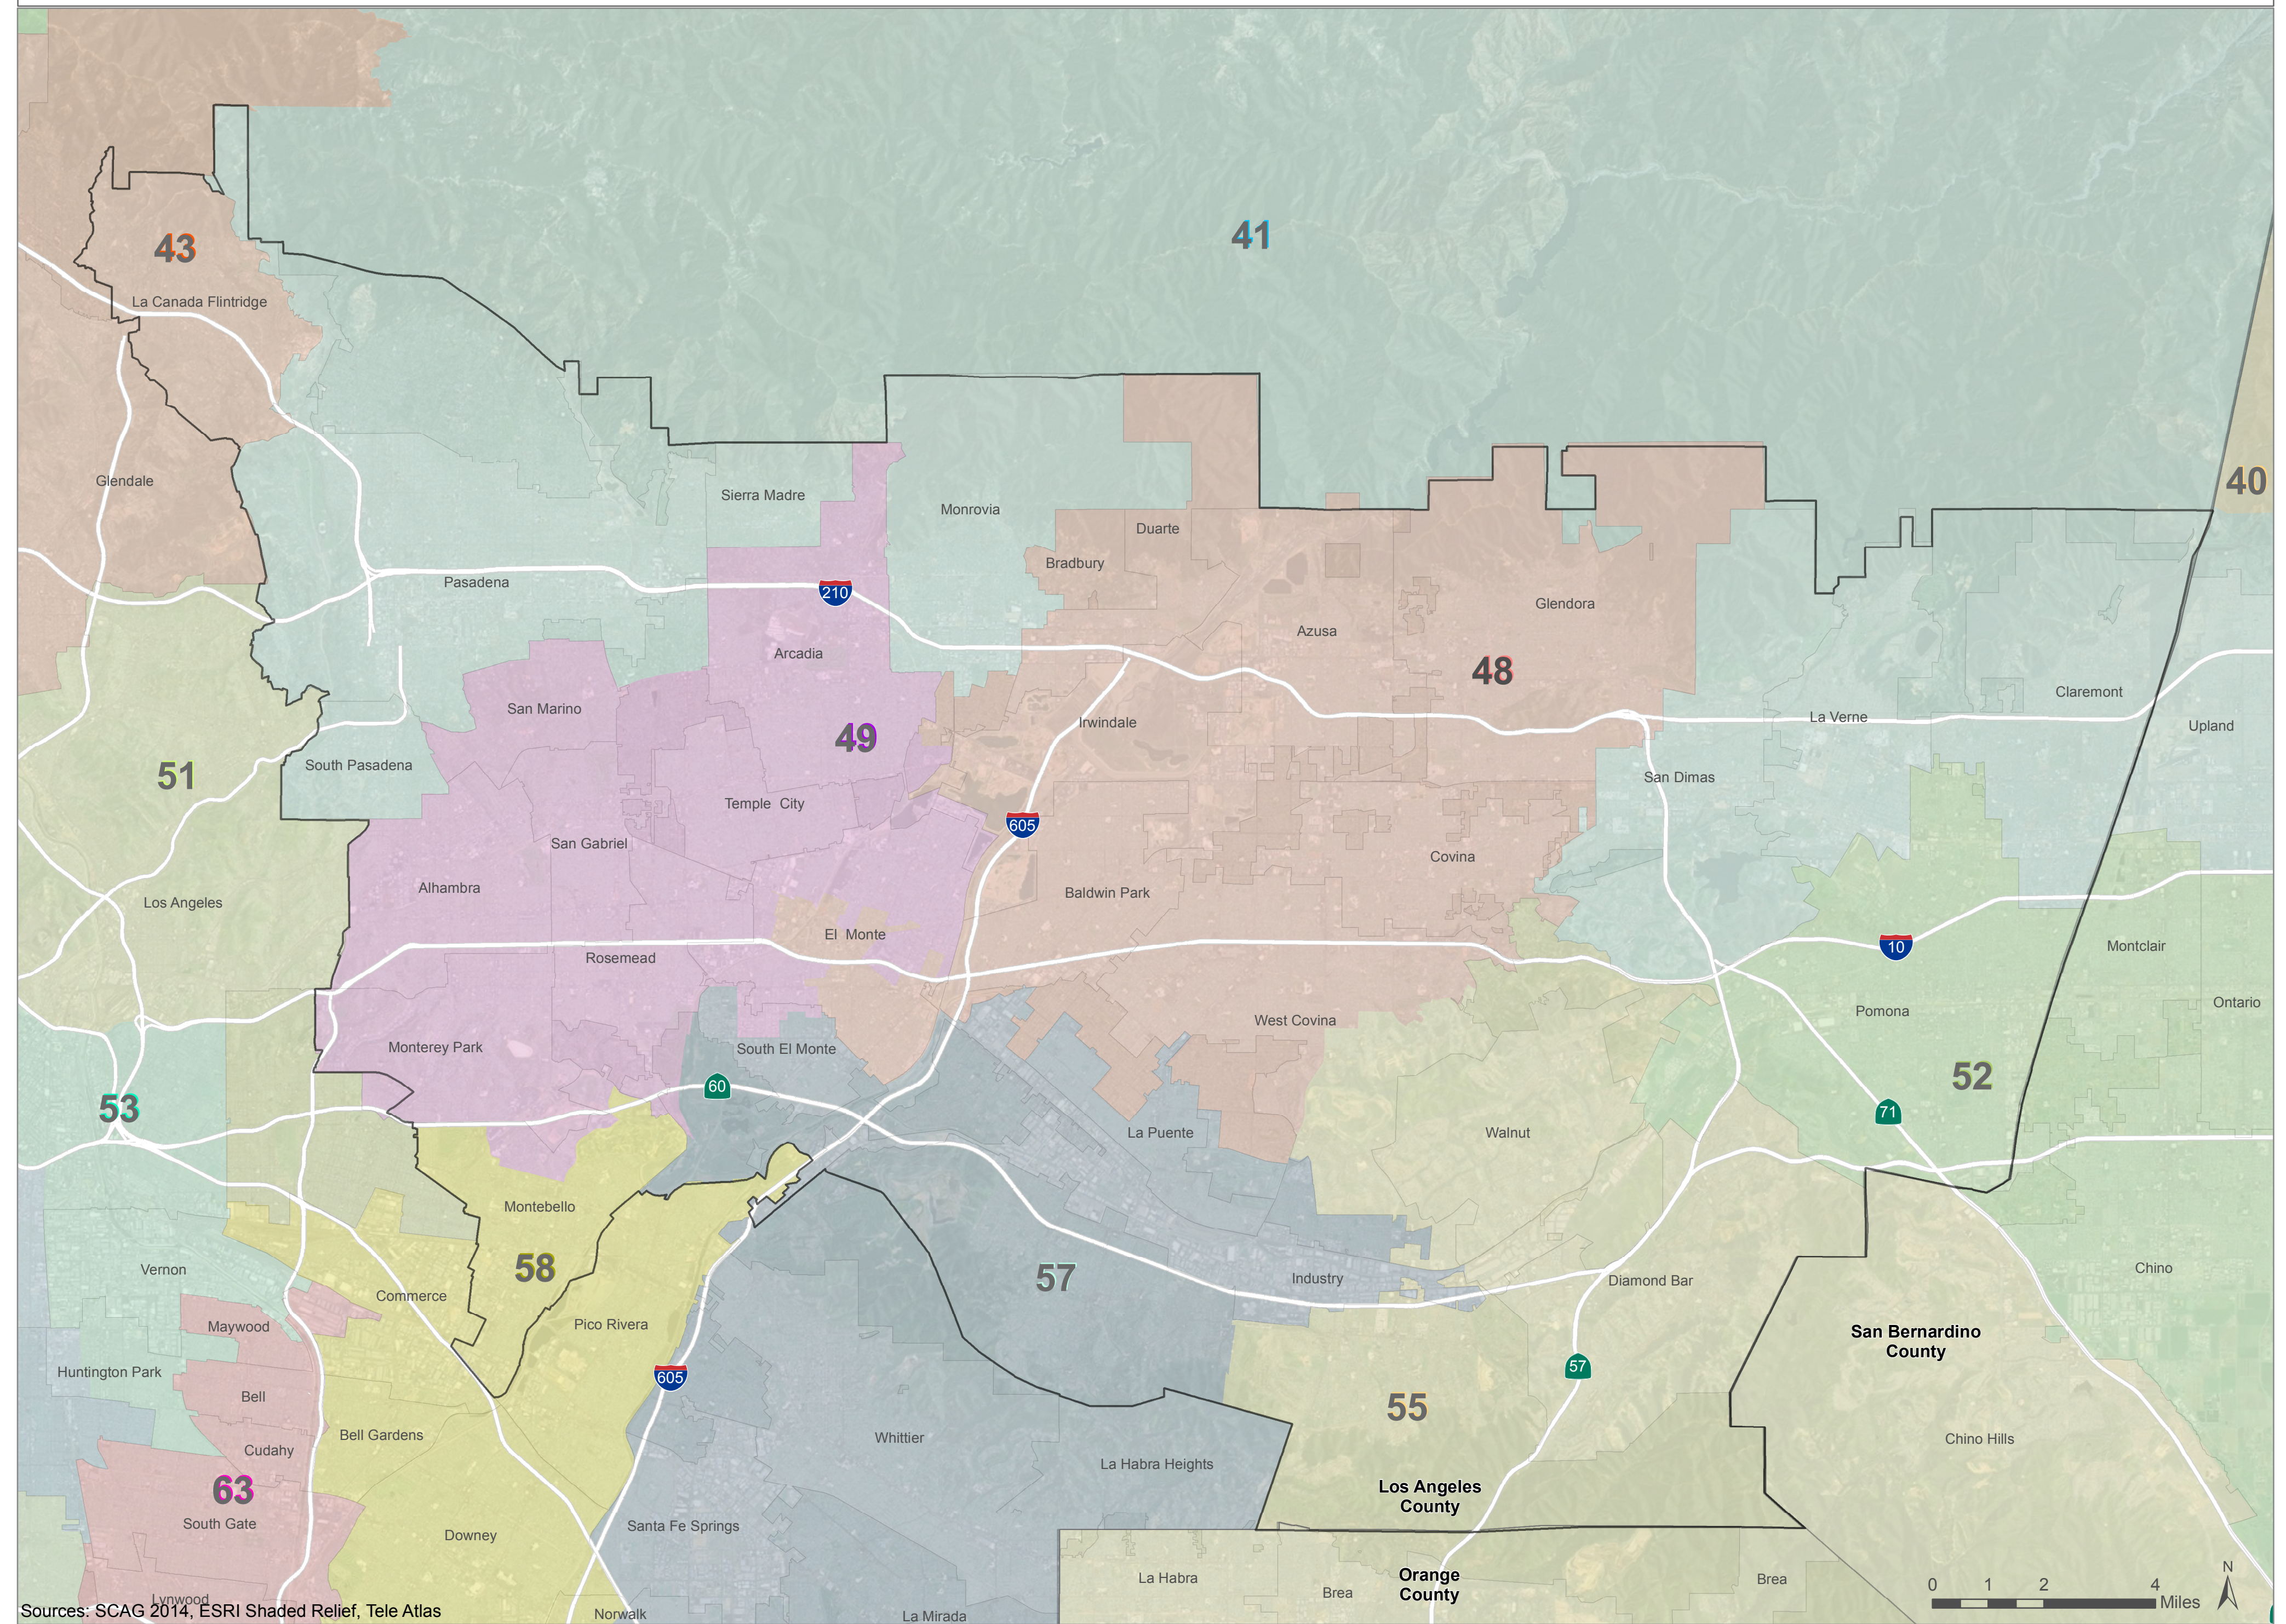

California State Assembly Districts

San Gabriel Valley Council of Governments

Sources: SCAG 2014, ESRI Shaded Relief, Tele Atlas